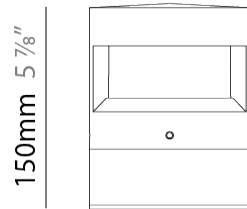

115mm 4 1/2"