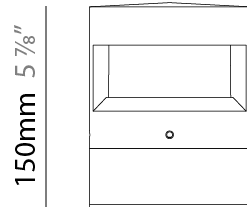

115mm 4 1/2"