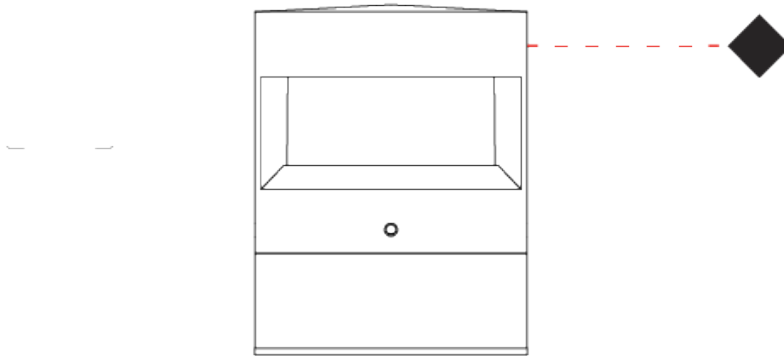

MICRO MENHIR POST

E9B163-

PROJECT

TYPE

SPECIFIER

QUANTITY

DATE